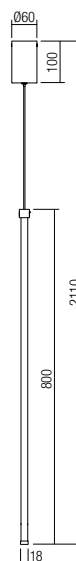

## Info

Light fixtures for indoor equipped with SMD LEDs, metal and aluminum structure painted in sand white, sand black or with brass finish, opal polycarbonate diffuser.

Corpuri de iluminat pentru interior echipate cu LED-uri SMD, structură din metal și aluminiu vopsită alb mat, negru mat sau finisată alamă, dispersor din policarbonat opal.

SMD LED · 9W  
 3000K · CRI 80  
 LED flux: 1061 lm  
 Luminaire flux: 658 lm

**01-3117** Sand White  
**01-3118** Brass  
**01-3119** Sand Black

SMD LED · 11W  
 3000K · CRI 80  
 LED flux: 1266 lm  
 Luminaire flux: 798 lm

48

**01-3120** Sand White  
**01-3121** Brass  
**01-3122** Sand Black  
 SMD LED · 9W  
 3000K · CRI 80  
 LED flux: 1061 lm  
 Luminaire flux: 658 lm

**01-3123** Sand White  
**01-3124** Brass  
**01-3125** Sand Black  
 SMD LED · 11W  
 3000K · CRI 80  
 LED flux: 1361 lm  
 Luminaire flux: 871 lm