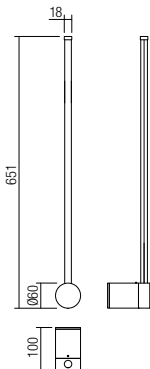

48

01-3120 Sand White
01-3121 Brass
01-3122 Sand Black
SMD LED · 9W
3000K · CRI 80
LED flux: 1061 lm
Luminaire flux: 658 lm