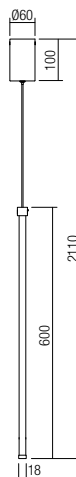

SMD LED · 9W  
 3000K · CRI 80  
 LED flux: 1061 lm  
 Luminaire flux: 658 lm

**01-3117** Sand White  
**01-3118** Brass  
**01-3119** Sand Black

SMD LED · 11W  
 3000K · CRI 80  
 LED flux: 1266 lm  
 Luminaire flux: 798 lm

48

**01-3120** Sand White  
**01-3121** Brass  
**01-3122** Sand Black  
 SMD LED · 9W  
 3000K · CRI 80  
 LED flux: 1061 lm  
 Luminaire flux: 658 lm

**01-3123** Sand White  
**01-3124** Brass  
**01-3125** Sand Black  
 SMD LED · 11W  
 3000K · CRI 80  
 LED flux: 1361 lm  
 Luminaire flux: 871 lm